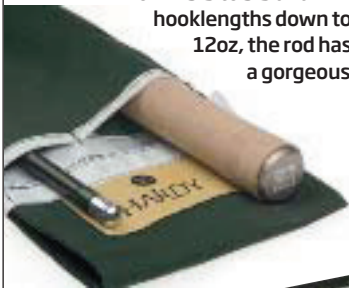

SO SPECIAL

Hardy Marksman 11ft 10in Float Rod

Hardy's bespoke 'Marksman' rod range has been expanded for 2010 and one of the highlights for us is this superb, two-piece, Specialist 11ft 10in float rod.

Designed to fish reel lines from 1.5lb to 5lb and hooklengths down to 12oz, the rod has a gorgeous,

non-lock, 'tip-to-middle' action that makes it at home on most waters from canals to commercial pools. As a two-piece rod, it can also be carried ready set up.

Like all the Marksman rods, finish is superb and every featherweight, modulus carbon blank is dressed with Fuji SiC line guides, custom machined anodised aluminium reel seat, high grade cork handle and laser etched alloy butt cap. RRP is £269.99.

See www.hardyfishing.com

'Got a question?' Please email me at: dave.woodmansey@bauer